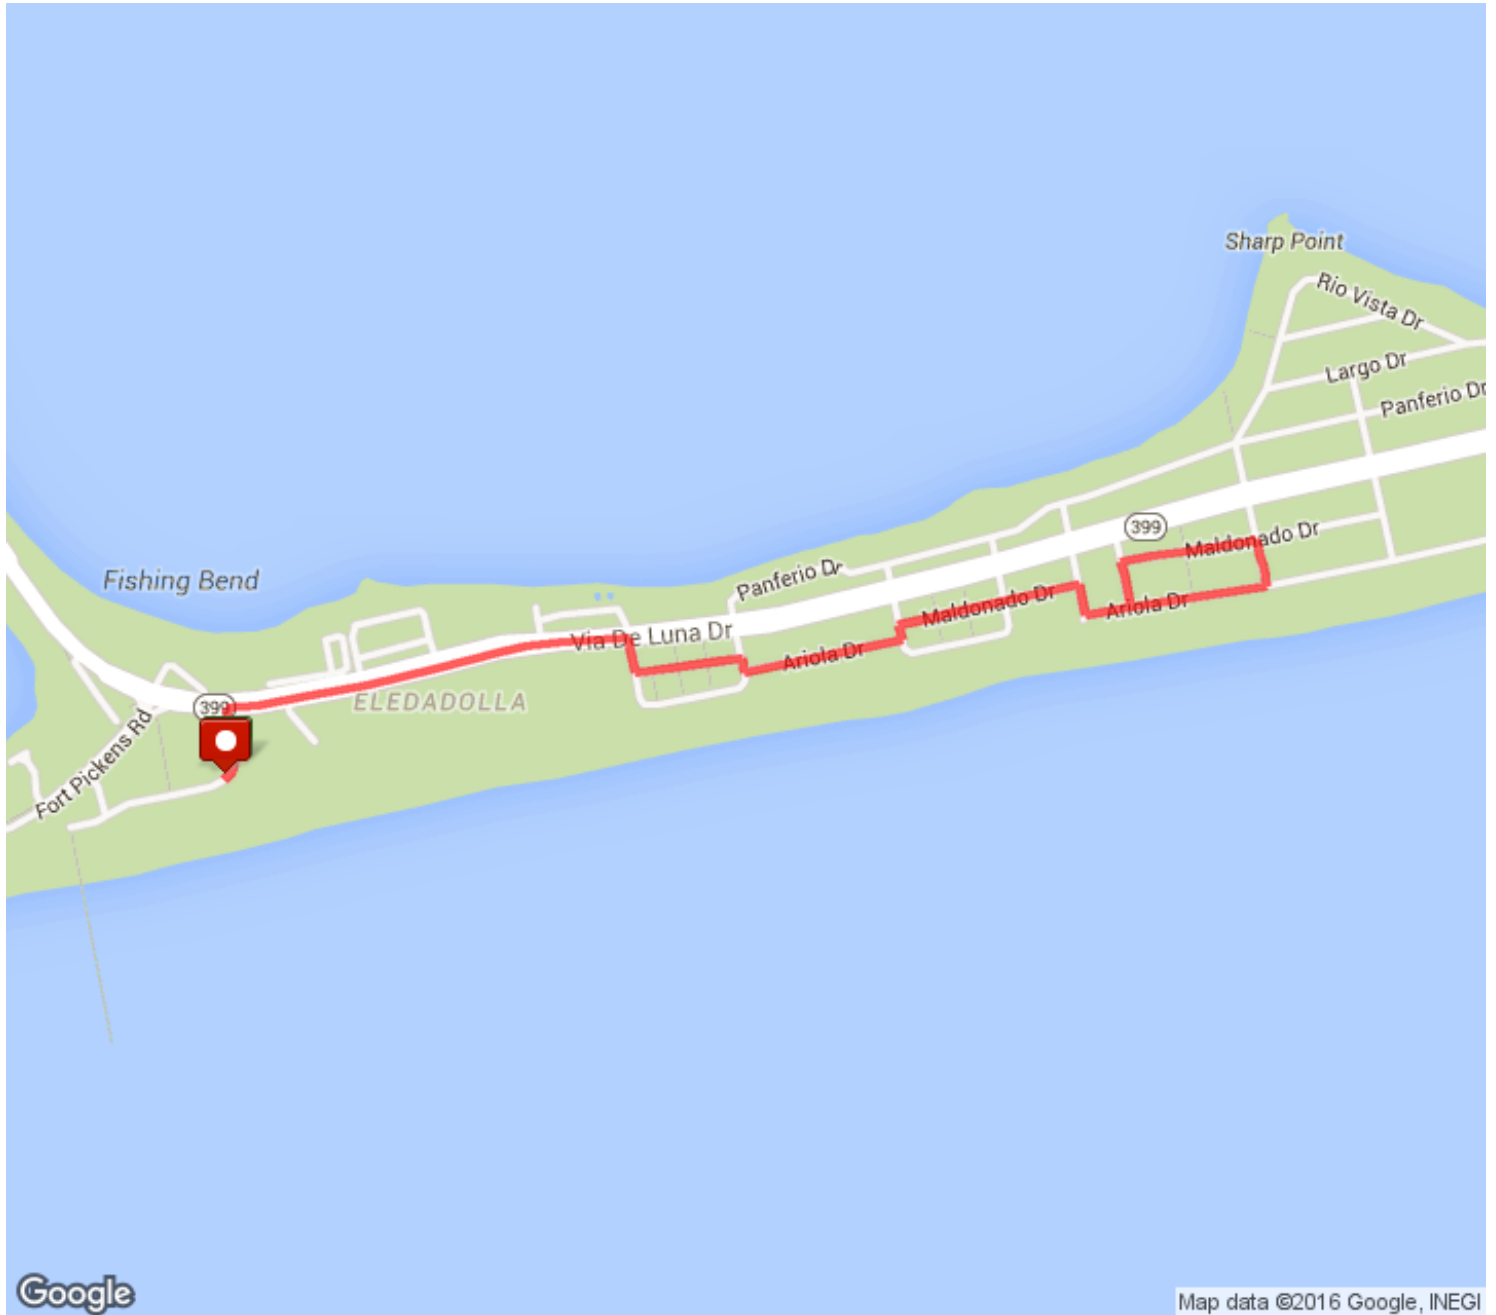

Pensacola Beach 5K
Distance: 3.15 mi
Elevation: 29.15 ft (Max: 31.82 ft)

mapmyrun

MapMyRun • <http://mapmyrun.com/routes/view/955810233>